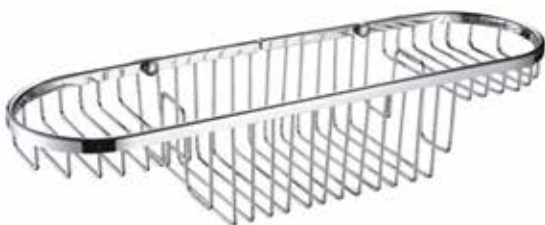

Wire Bath Basket Wall Fixed

COMP BASK01 C
w435 x h90 x d120

£112.42