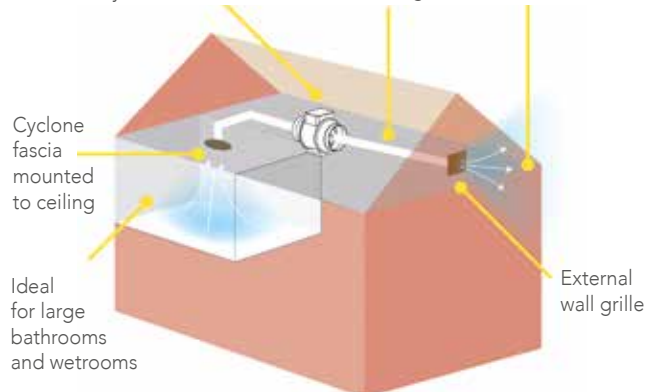

Inline Fan - Remotely sited within the loft space, connected to both the fascia and external wall grille via flexible ducting which is supplied with the Cyclone Fan.