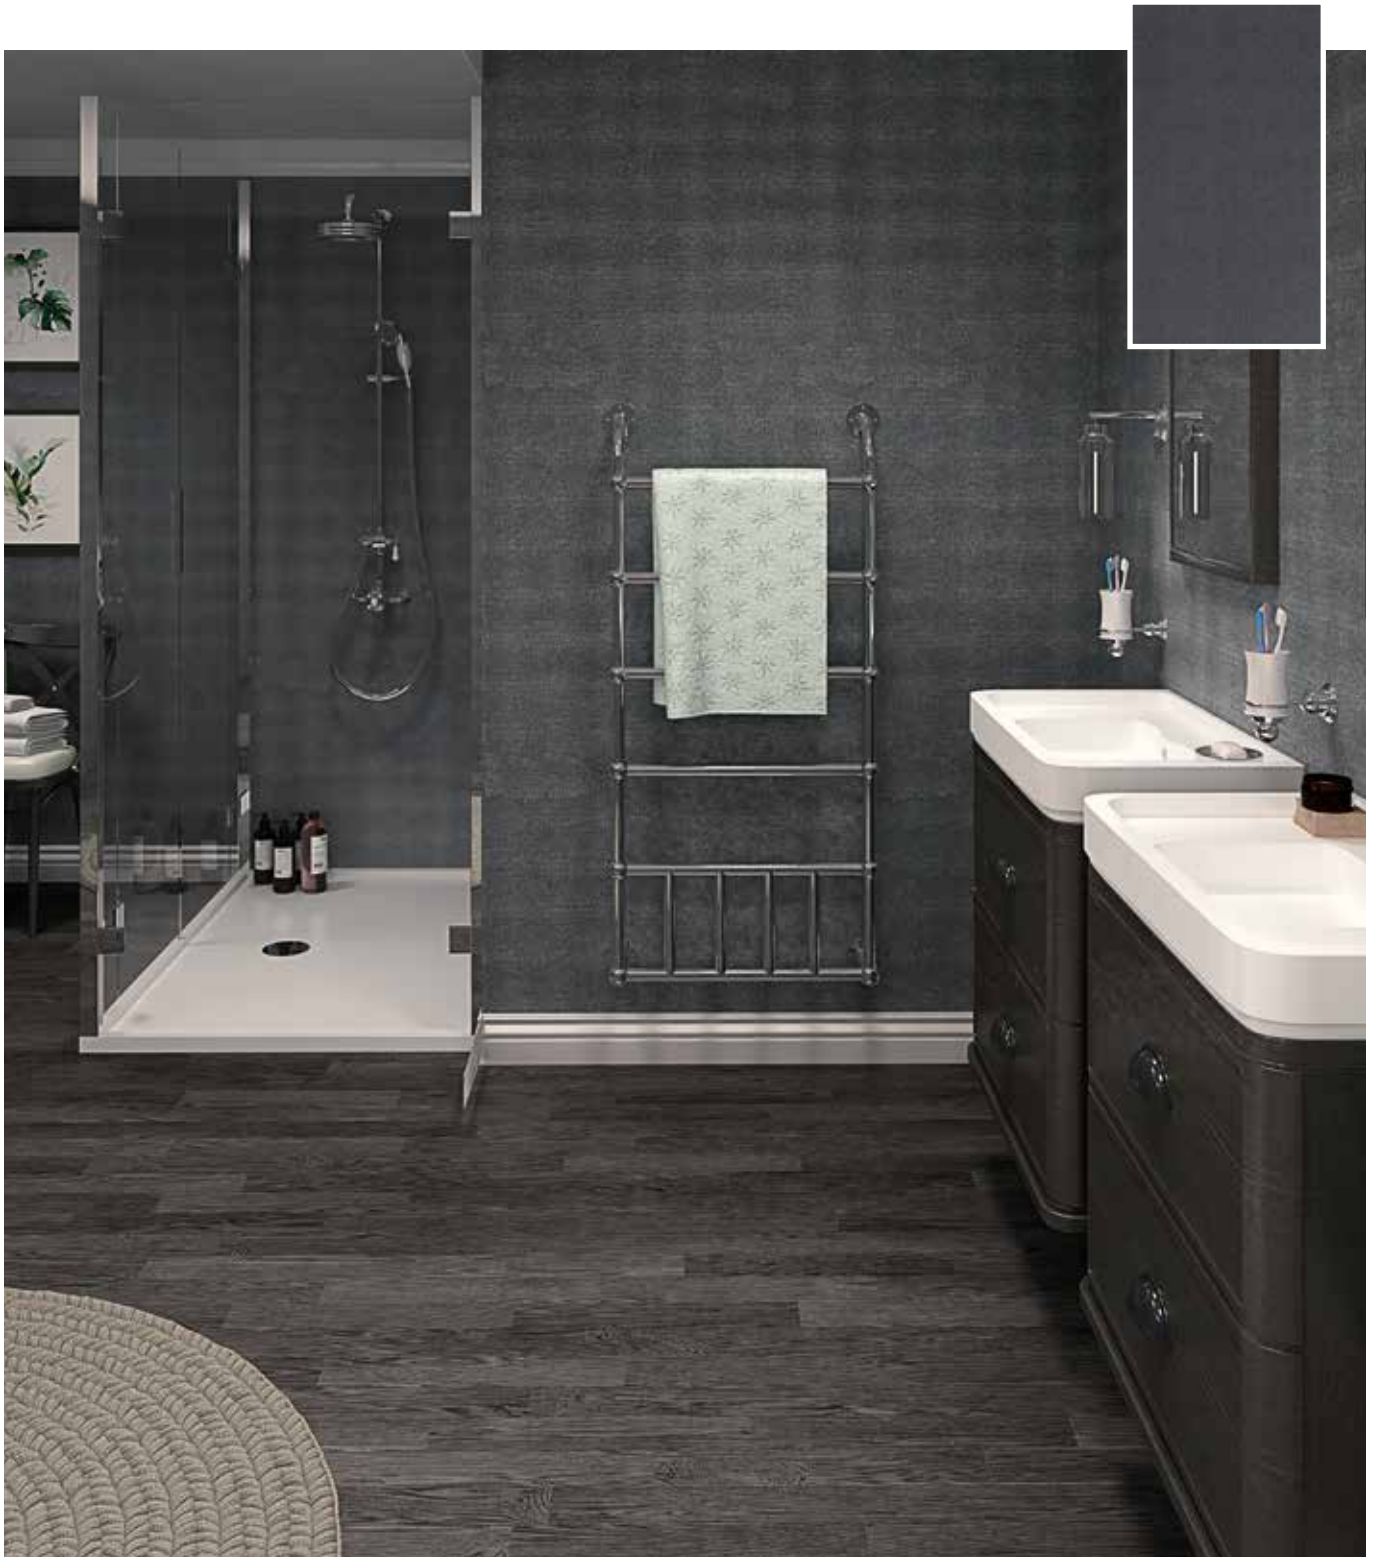

Lustrous Metal

Wall Panel - 7-Ply Plywood Tongue and Groove E93091 2400 x 1200 x 11mm	£460.76
Wall Panel - 7-Ply Plywood Tongue and Groove E93093 2400 x 900 x 11mm	£460.76
Wall Panel - 7-Ply Plywood Tongue and Groove E93092 2400 x 600 x 11mm	£246.28

Wall Panel - Plywood Straight Edge E93094 2400 x 1200 x 11mm	£392.44
Wall Panel - Plywood Straight Edge E93095 2400 x 900 x 11mm	£392.44
Wall Panel - Plywood Straight Edge E93096 2400 x 600 x 11mm SOLD AS PAIRS ONLY	£401.67