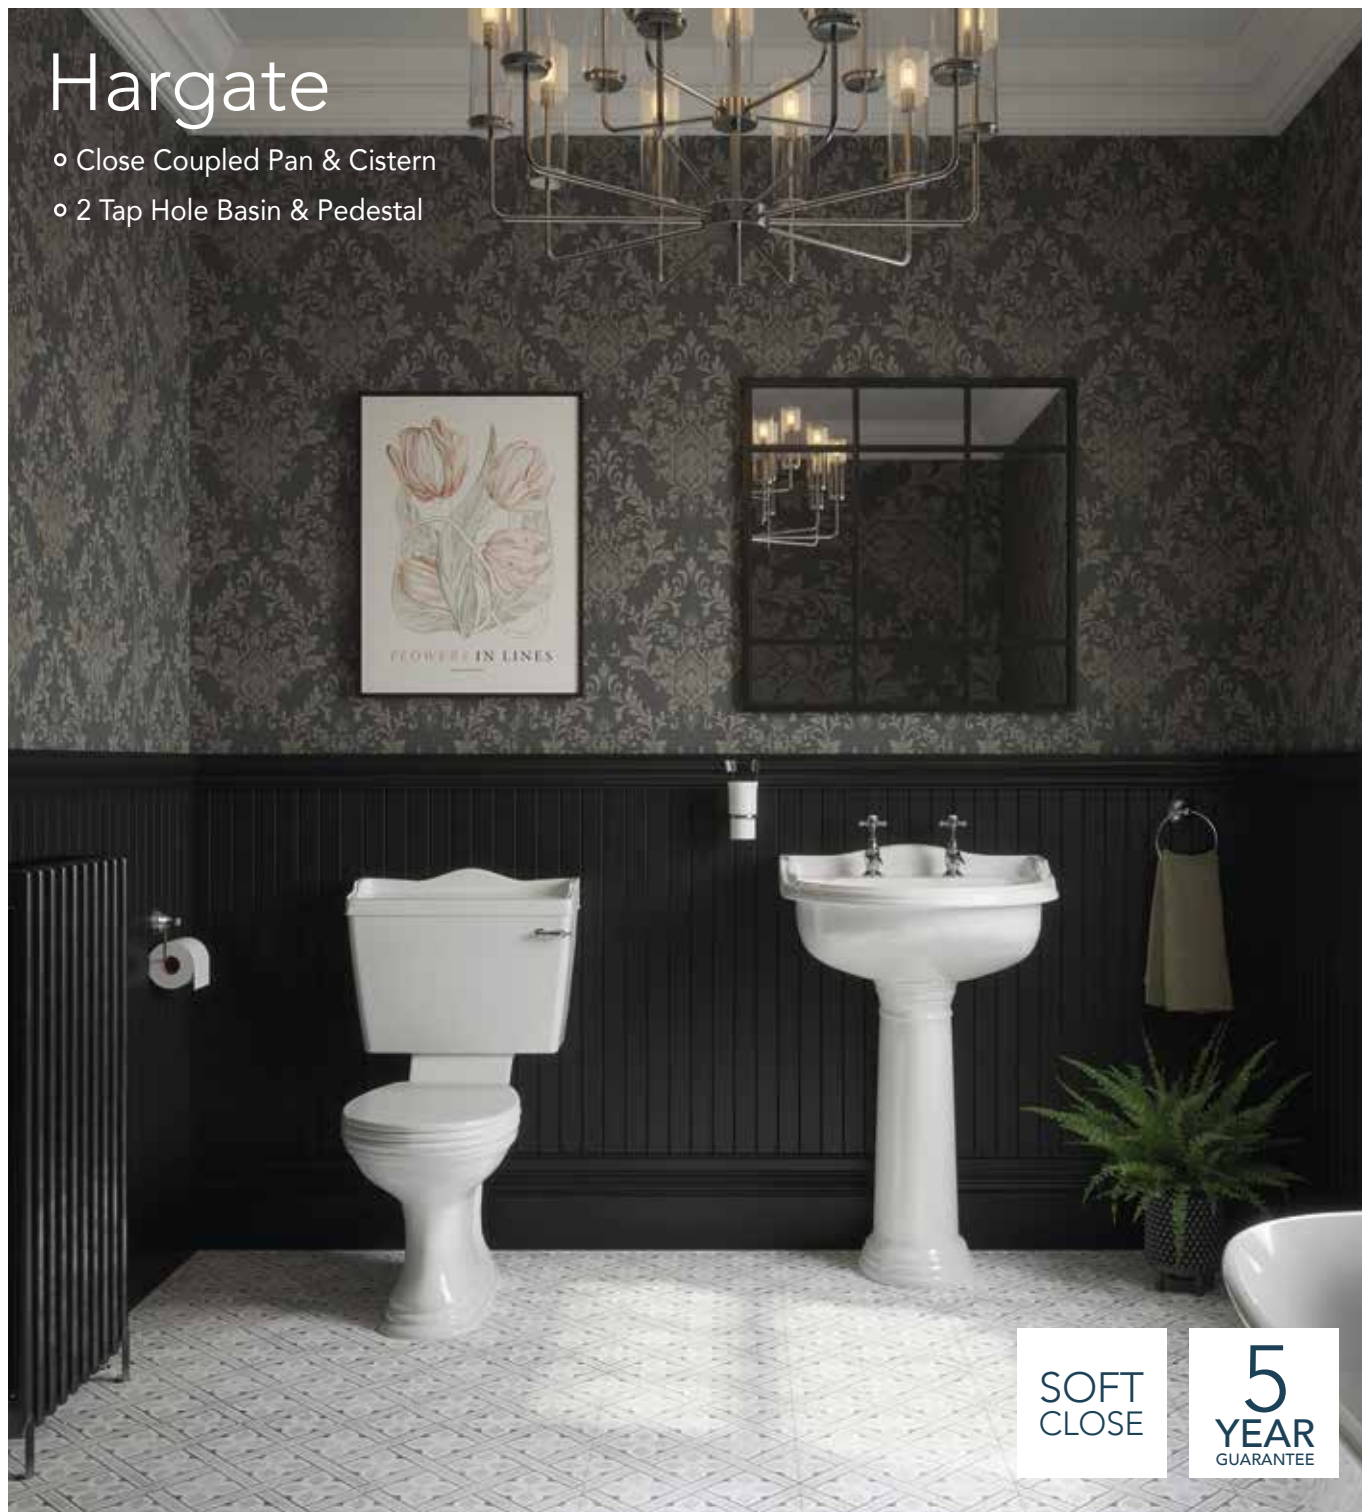

Hargate

- Close Coupled Pan & Cistern
- 2 Tap Hole Basin & Pedestal

SOFT
CLOSE

5
YEAR
GUARANTEE

• Seats - 1 Year Guarantee

Hargate Bathroom Suite

E10433 Large 2 Tap Hole Basin White w600 x h291 x d500	£177.65
E10434 Pedestal White w280 x h650 x d180	£57.35
E10435 WC Pan White w515 x h395 x d205	£218.13

E10438 Toilet Seat White w373 x h60 x d460	£245.11
E10436 Cistern White w380 x h470 x d40	£156.27
E10437 Ceramic Handle WC Lever White w32 x h165 x d99	£32.61

Total £887.12