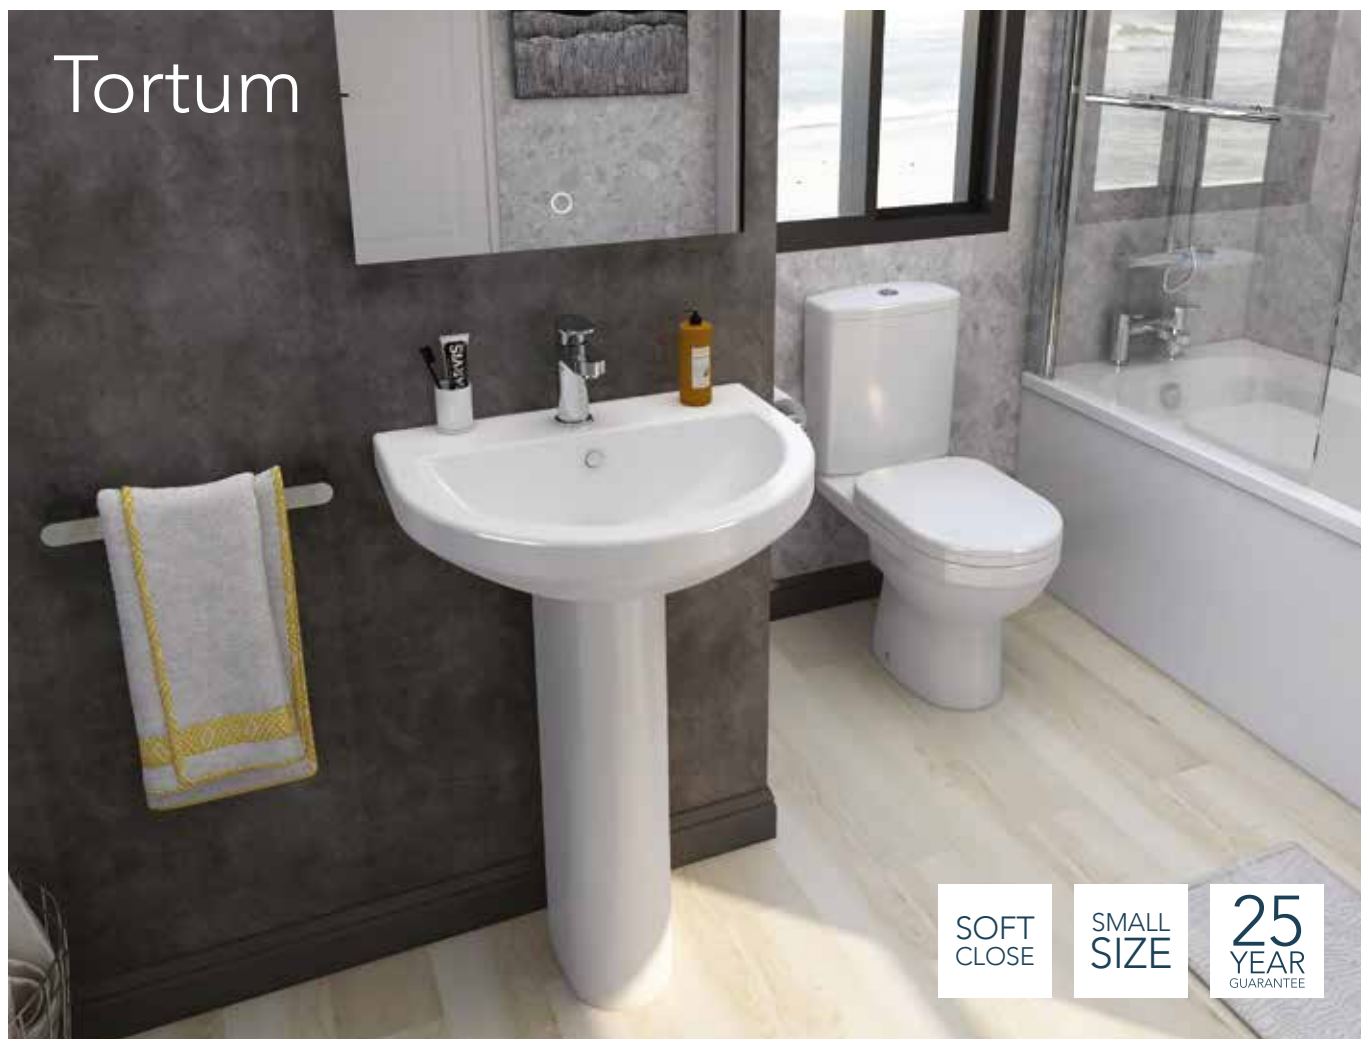

• Seats - 1 Year Guarantee

Tortum Bathroom Suite

E10001 Close Coupled WC Short Projection Pan White - w345 x h390 x d615	£158.29
E10002 Close Coupled WC Cistern White - w355 x h370 x d135	£70.96
E10003 Soft Close Seat - Standard White - w343 x h65 x d450	£43.67
E10005 1 Tap Hole Basin White - w550 x h200 x d460	£91.70
E10009 Full Pedestal White - w160 x h690 x d170	£53.50
Total £418.12	

Tortum Alternative Seat Option

E10004 Soft Close Seat with Quick Release White - w342 x h65 x d425	£78.60