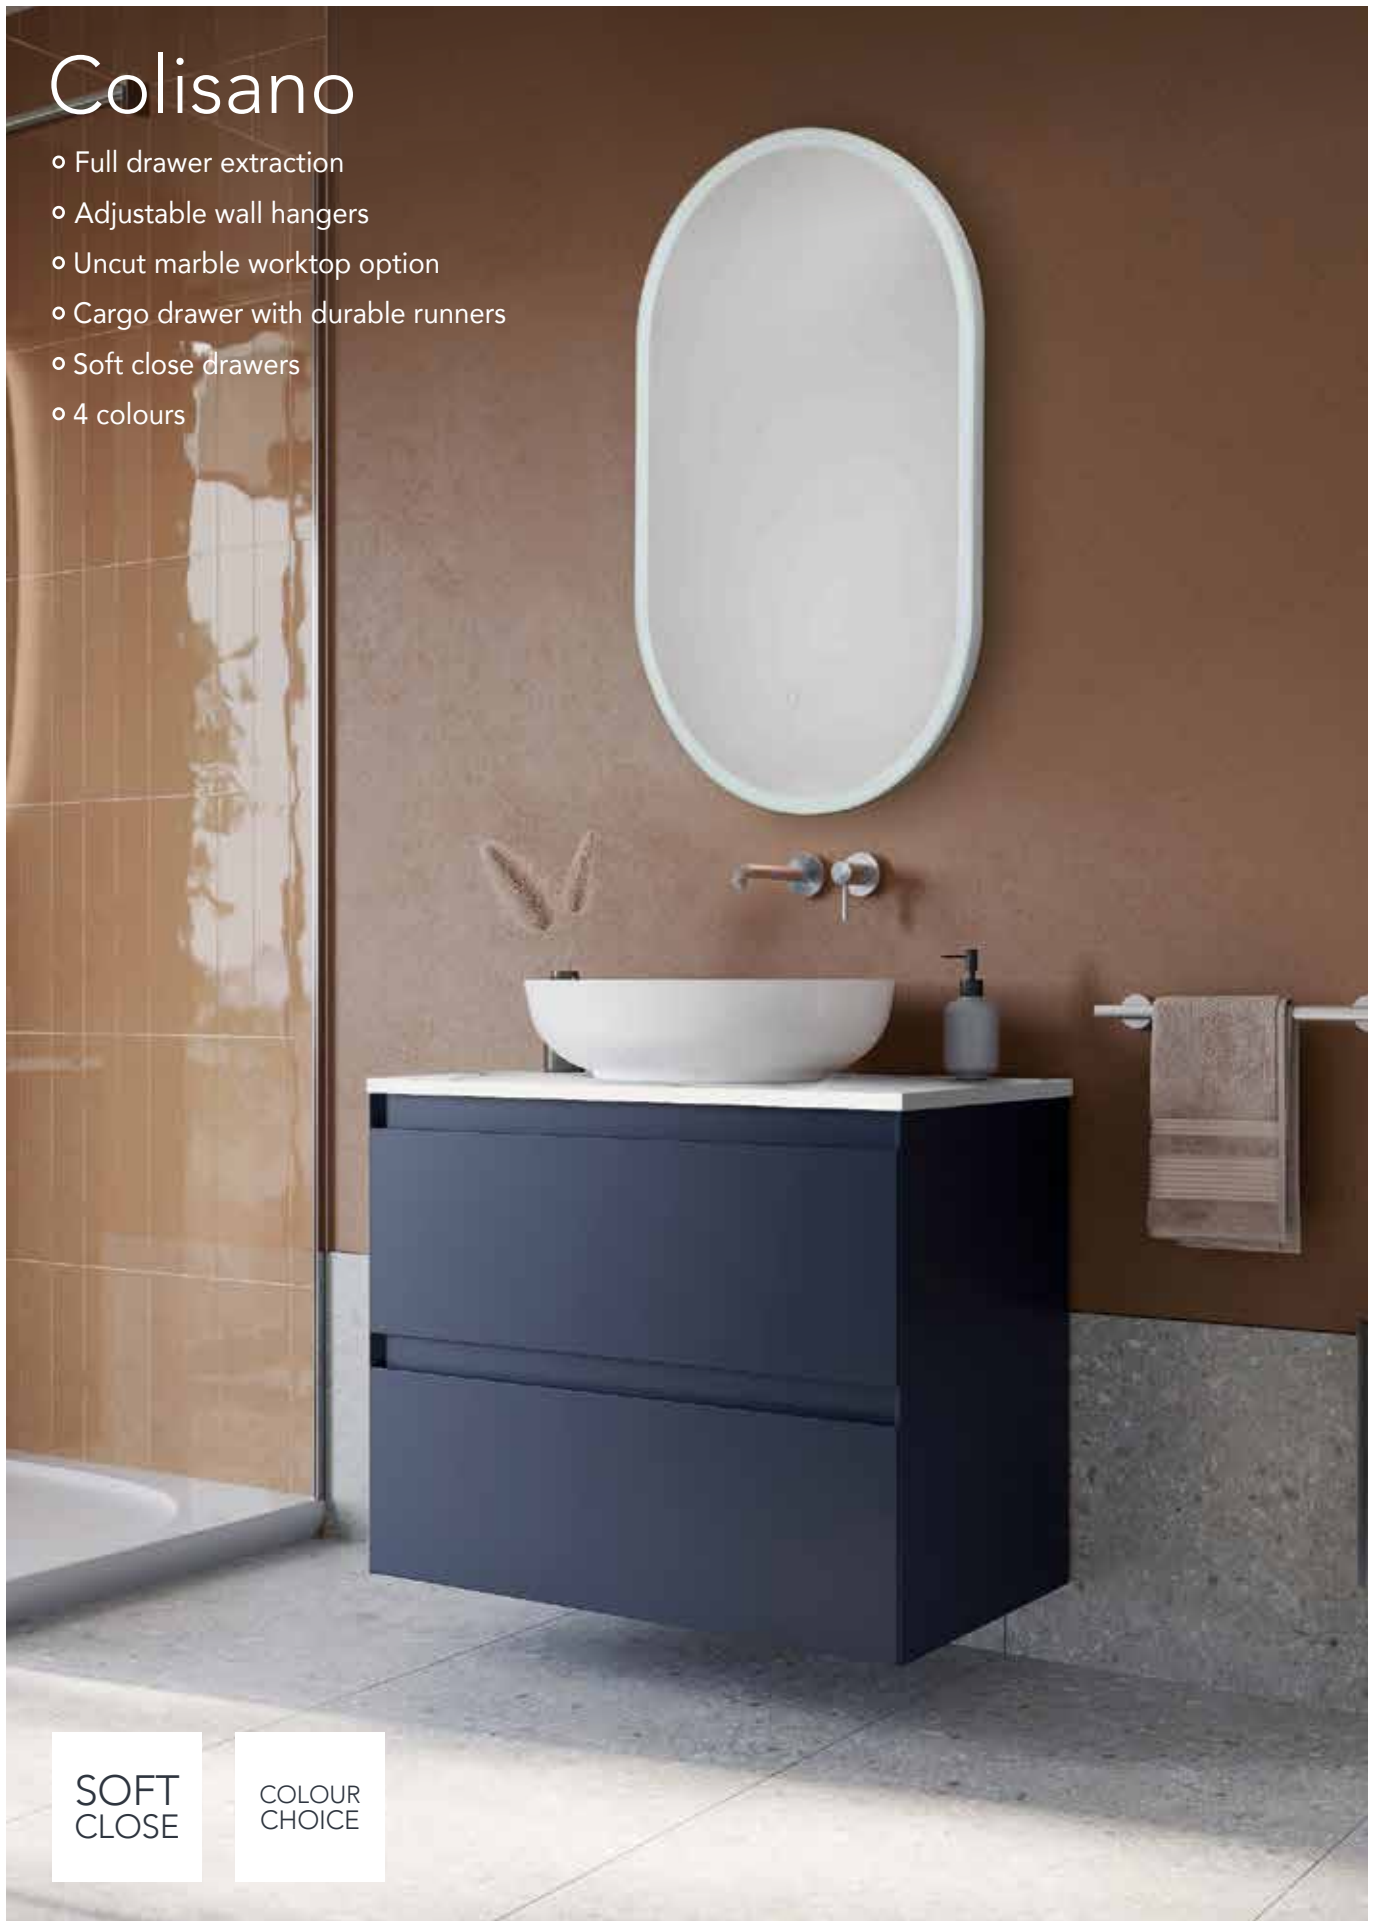

Colisano

- Full drawer extraction
- Adjustable wall hangers
- Uncut marble worktop option
- Cargo drawer with durable runners
- Soft close drawers
- 4 colours

SOFT
CLOSE

COLOUR
CHOICE