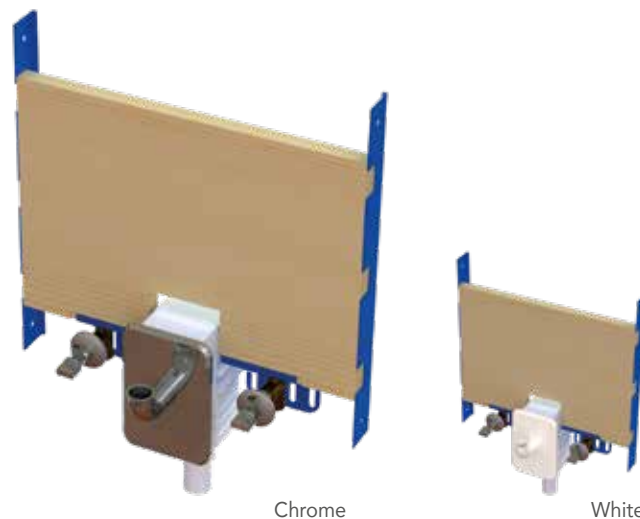

Chrome

White

In-Wall Furniture Basin Frame

E20393

Includes **White** Trap

£286.02

E20394

Includes **Chrome** Trap

£301.15

Wall-hung support frame only

30mm marine plywood bearer for secure

universal basin fixing

Supplied with full pre-wall instruction bolt kit