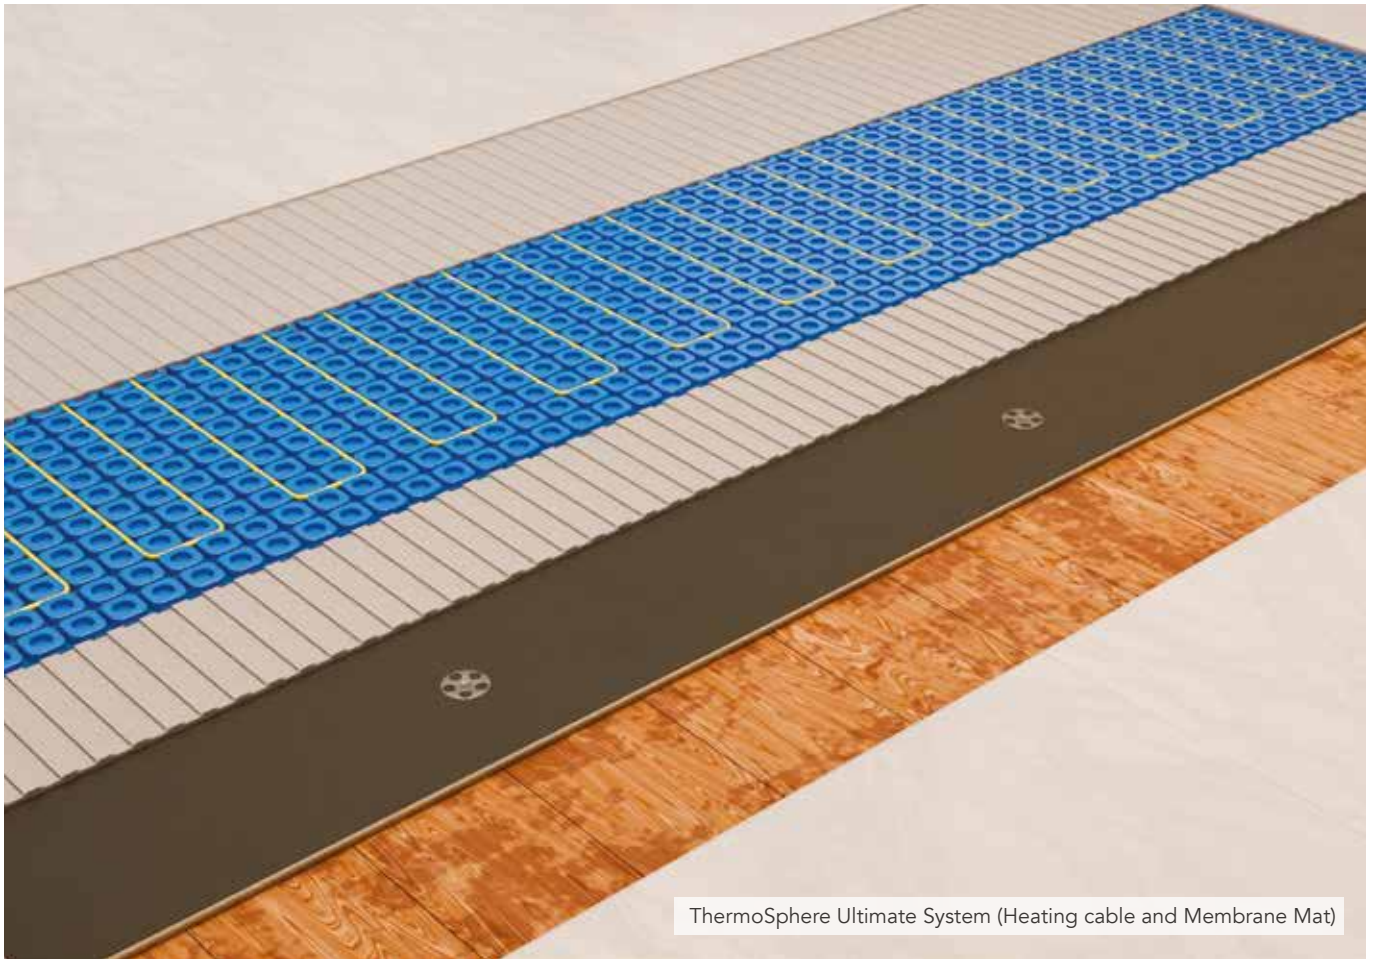

ThermoSphere Ultimate System (Heating cable and Membrane Mat)

Feel the warmth from beneath your feet.

Providing the ultimate feeling of comfort and luxury, it is inexpensive to install and run.

Benefits

Affordable luxury.

Underfloor heating doesn't have to be an expensive extravagance. Our UFH (Underfloor Heating) range is an economical way to bring warmth to any room.

Standard radiator system

- Heat rises from floor to ceiling
- Heat loss through roof
- Creates draughts and uneven heat
- Cold floors and hot heads