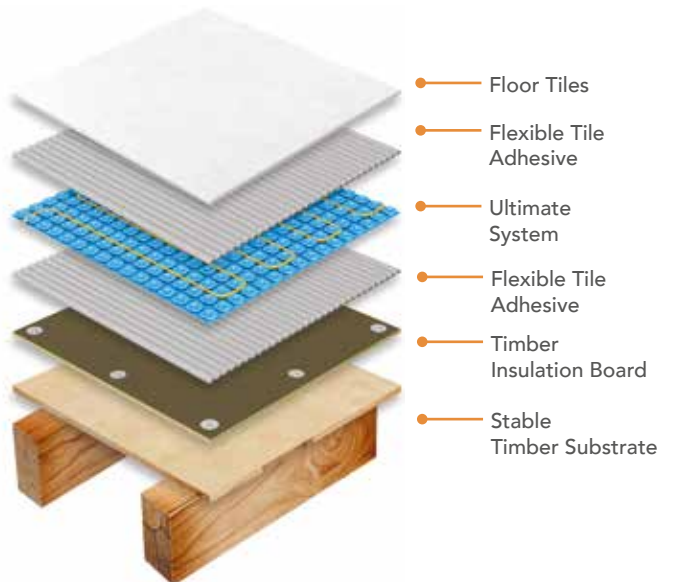

What type of UFH do I require?

Product	Tiles	Stone	Laminate	Porcelain	Carpet
150W/m² Mesh	•	•	•	•	•
200W/m² Mesh	•	•	•	•	•
Ultimate System	•	•			

For small awkward areas and wet rooms, use Ultimate System.

For regular areas 1-24m² use 150W/m² Mesh. For high output use 200W/m² Mesh.

Electric Underfloor Heating Ultimate System