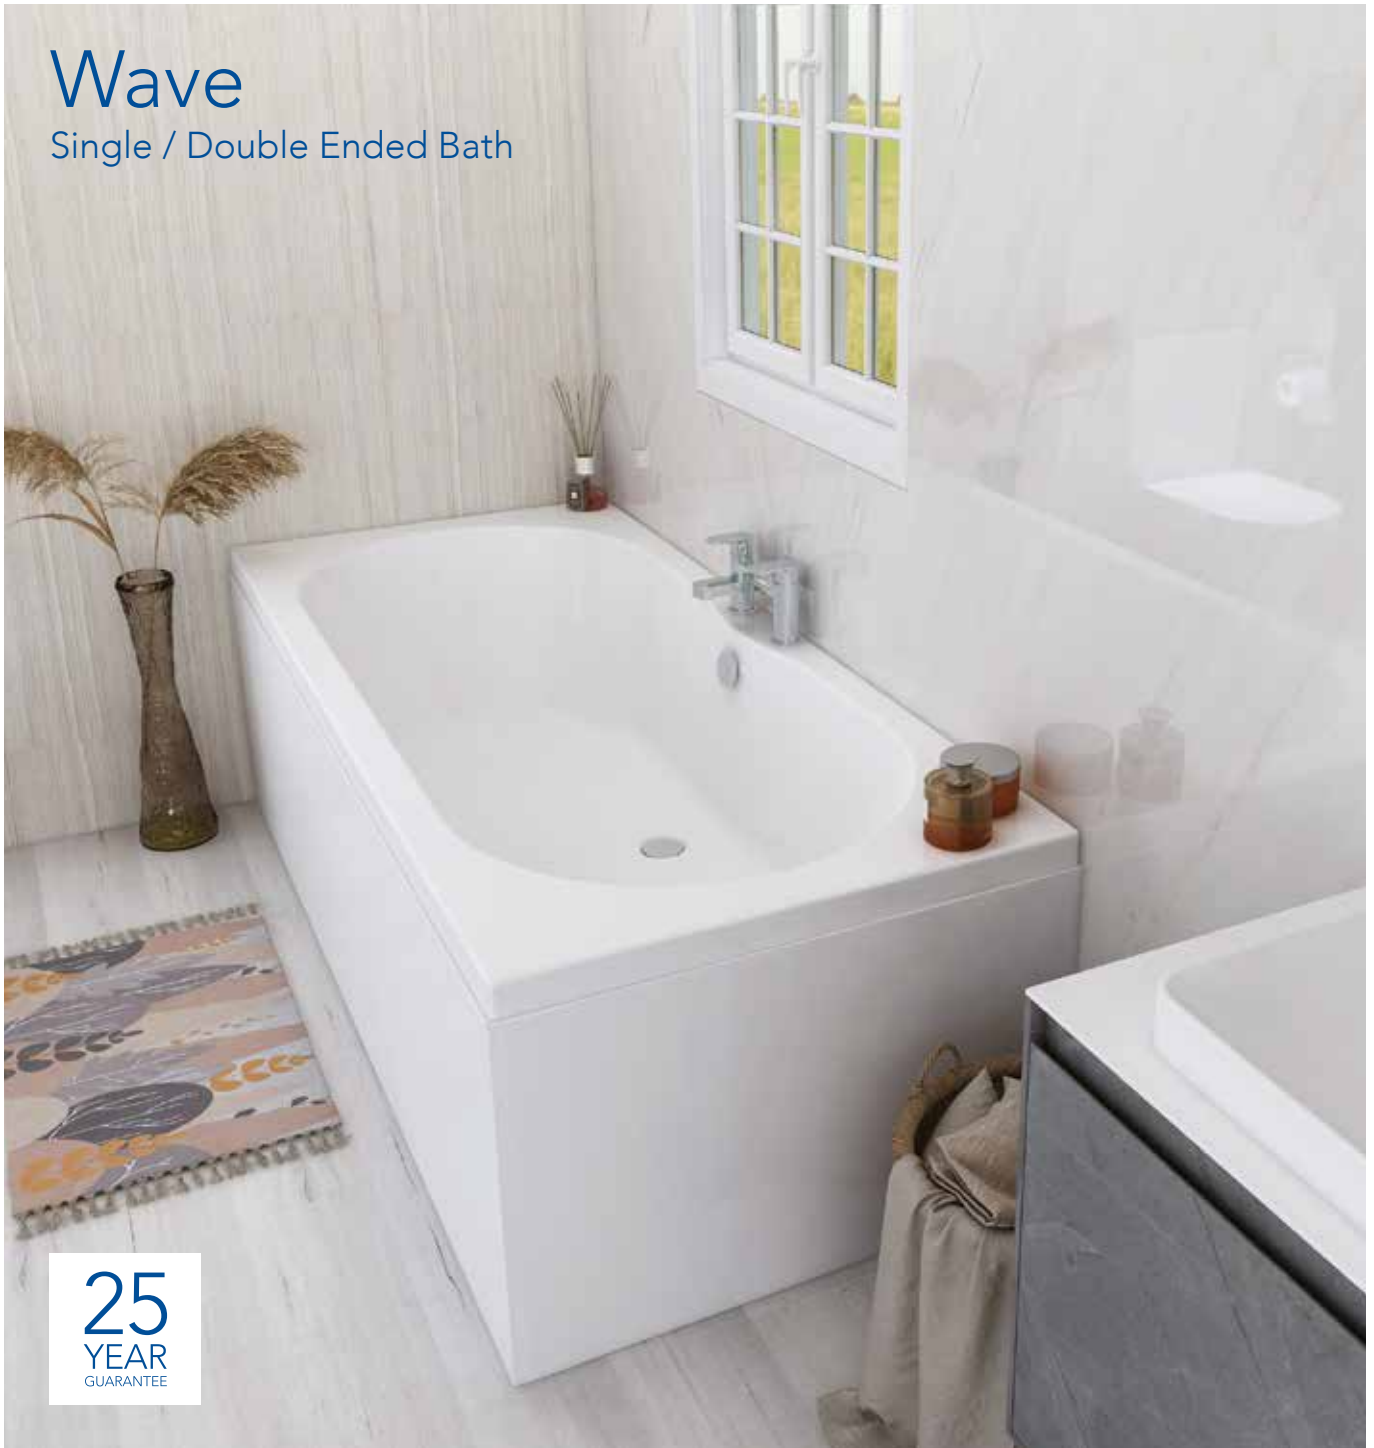

# Wave

Single / Double Ended Bath

**25**  
YEAR  
GUARANTEE