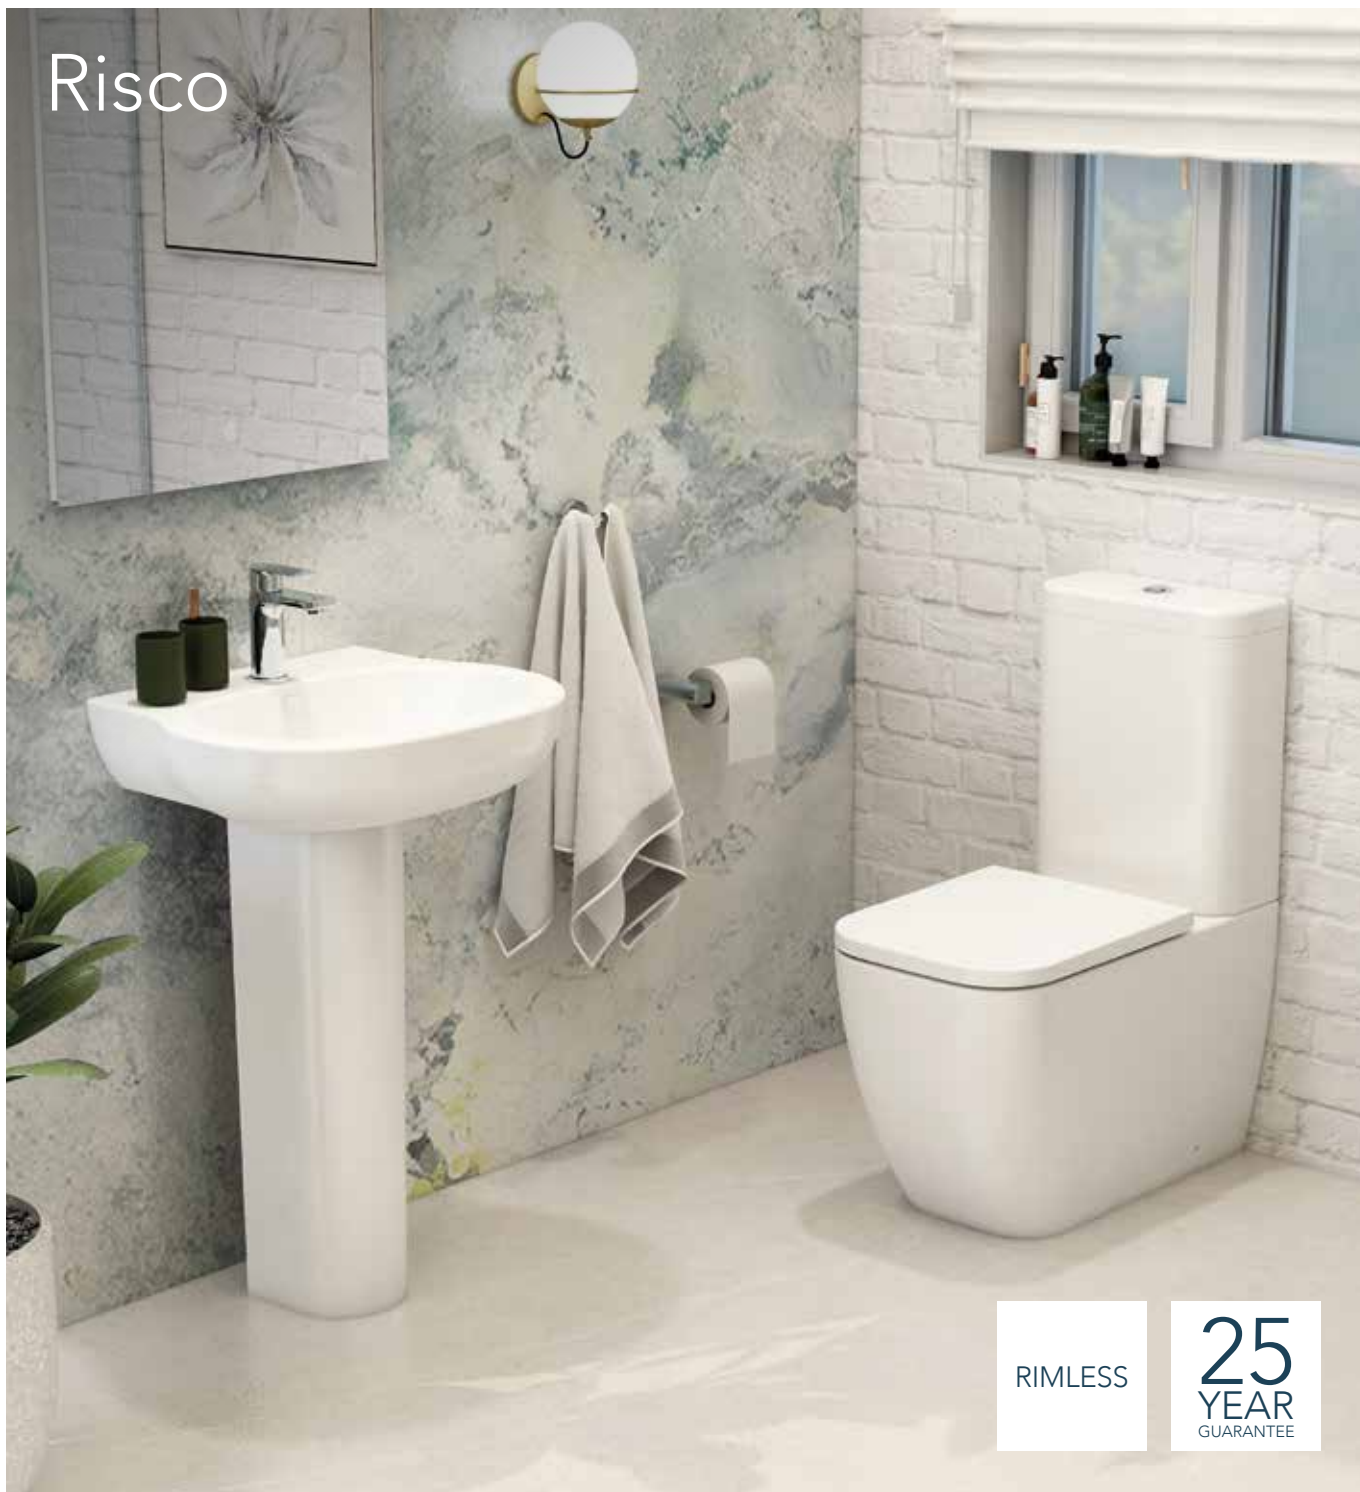

RIMLESS

25
YEAR
GUARANTEE

• Seats - 1 Year Guarantee

Risco Bathroom Suite

E10120	Rimless - Closed Back Close Coupled WC Pan	£431.20
	White - w355 x h400 x d620	
E10031	Close Coupled WC Cistern	£169.21
	White - w355 x h400 x d167	
E10019	Soft Close Seat with Quick Release	£68.77
	White - w358 x h45 x d430	

E10032	1 Tap Hole Basin	£147.37
	White - w480 x h175 x d480	
E10034	Full Pedestal	£74.23
	White - w185 x h720 x d195	

Total £890.78