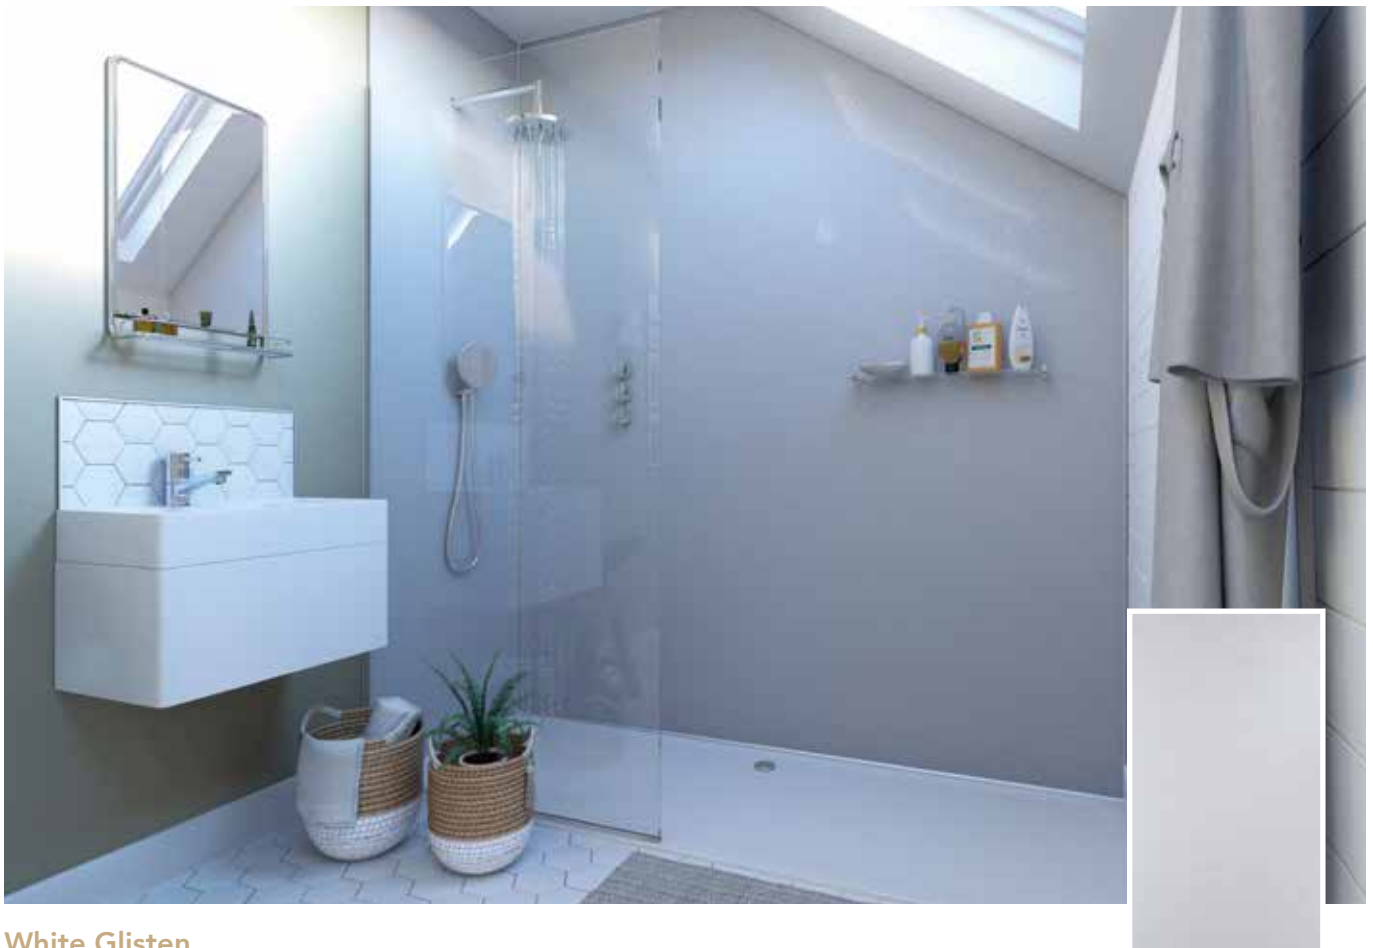

Chalk Ash

Wall Panel - MDF Tongue and Groove E81051 2440 x 1200 x 10.5mm	£406.42
Wall Panel - MDF Tongue and Groove E81053 2440 x 900 x 10.5mm	£383.32
Wall Panel - MDF Tongue and Groove E81052 2440 x 600 x 10.5mm	£239.57
Wall Panel - MDF Straight Edge E81054 2440 x 1200 x 10.5mm	£380.75
Wall Panel - MDF Straight Edge E81055 2440 x 900 x 10.5mm	£361.50

Tongue and Groove Panel Sizes
2440 x 1200 (2440 x 1179 Fitted) • 2440 x 900 (2440 x 879 Fitted) • 2440 x 600 (2440 x 579 Fitted)

White Glisten

Wall Panel - MDF Tongue and Groove E810056 2440 x 1200 x 10.5mm	£406.42
Wall Panel - MDF Tongue and Groove E81058 2440 x 900 x 10.5mm	£383.32
Wall Panel - MDF Tongue and Groove E81057 2440 x 600 x 10.5mm	£239.57

Wall Panel - MDF Straight Edge E81059 2440 x 1200 x 10.5mm	£380.75
Wall Panel - MDF Straight Edge E81060 2440 x 900 x 10.5mm	£361.50

Tongue and Groove Panel Sizes
2440 x 1200 (2440 x 1179 Fitted) • 2440 x 900 (2440 x 879 Fitted) • 2440 x 600 (2440 x 579 Fitted)