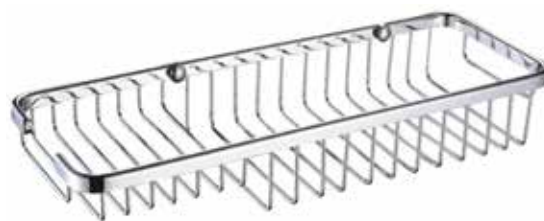

Wire Basket Wall Fixed

COMP BASK02 C
w355 x h50 x d130

£85.38