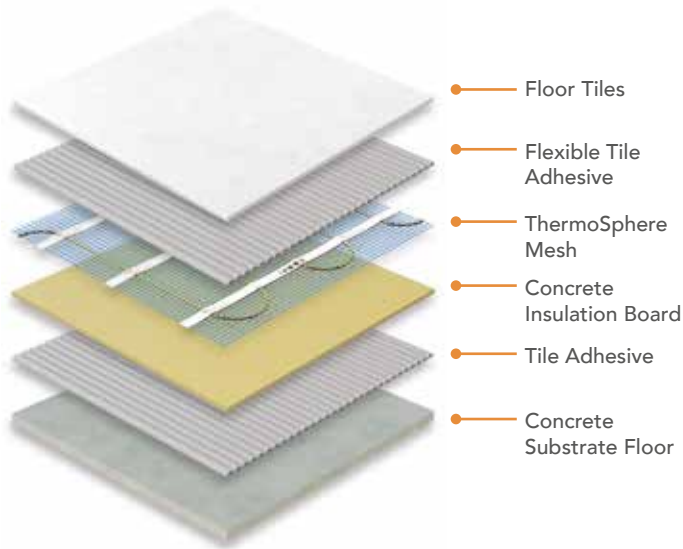

Applications

UFH products have a wide range of applications and can be installed on timber and concrete substrates.

Suitable for almost all floor finishes; here are some examples illustrating the composition.

Electric Underfloor Heating Mesh