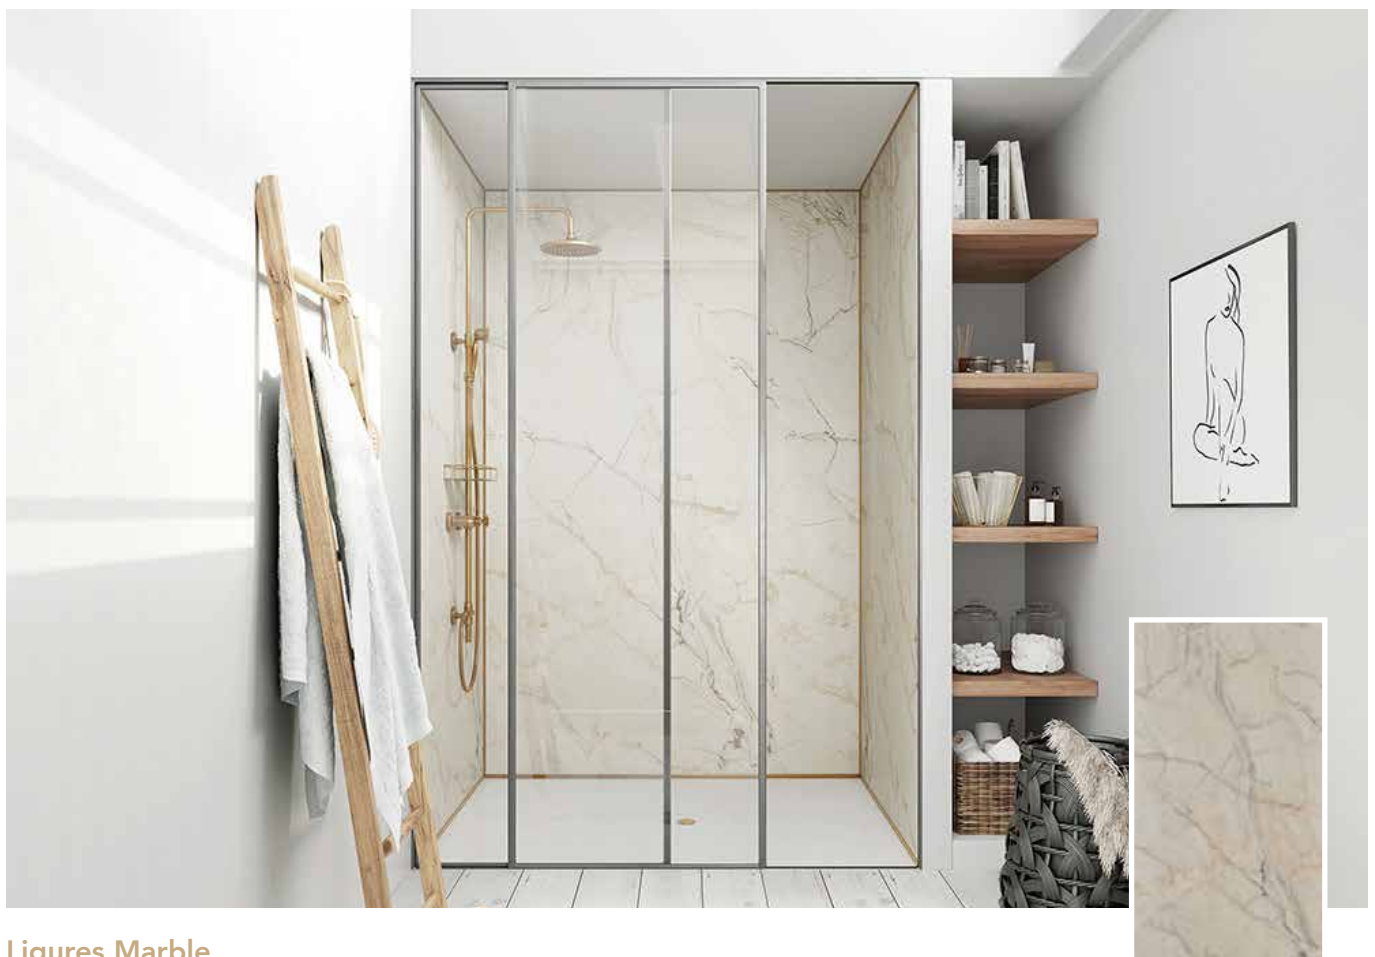

Callisto

Wall Panel - MDF Tongue and Groove	
E81081 2440 x 1200 x 10.5mm	£539.04
Wall Panel - MDF Tongue and Groove	
E81083 2440 x 900 x 10.5mm	£513.80
Wall Panel - MDF Tongue and Groove	
E81082 2440 x 600 x 10.5mm	£297.32
Wall Panel - MDF Straight Edge	
E81084 2400 x 1200 x 10.5mm	£517.64
Wall Panel - MDF Straight Edge	
E81085 2400 x 900 x 10.5mm	£491.98

Tongue and Groove Panel Sizes
2440 x 1200 (2440 x 1179 Fitted) • 2440 x 900 (2440 x 879 Fitted) • 2440 x 600 (2440 x 579 Fitted)

Ligures Marble

Wall Panel - MDF Tongue and Groove	
E81076 2440 x 1200 x 10.5mm	£539.04
Wall Panel - MDF Tongue and Groove	
E81078 2440 x 900 x 10.5mm	£513.80
Wall Panel - MDF Tongue and Groove	
E81077 2440 x 600 x 10.5mm	£297.32

Wall Panel - MDF Straight Edge	
E81079 2400 x 1200 x 10.5mm	£517.64
Wall Panel - MDF Straight Edge	
E81080 2400 x 900 x 10.5mm	£491.98

Tongue and Groove Panel Sizes
2440 x 1200 (2440 x 1179 Fitted) • 2440 x 900 (2440 x 879 Fitted) • 2440 x 600 (2440 x 579 Fitted)