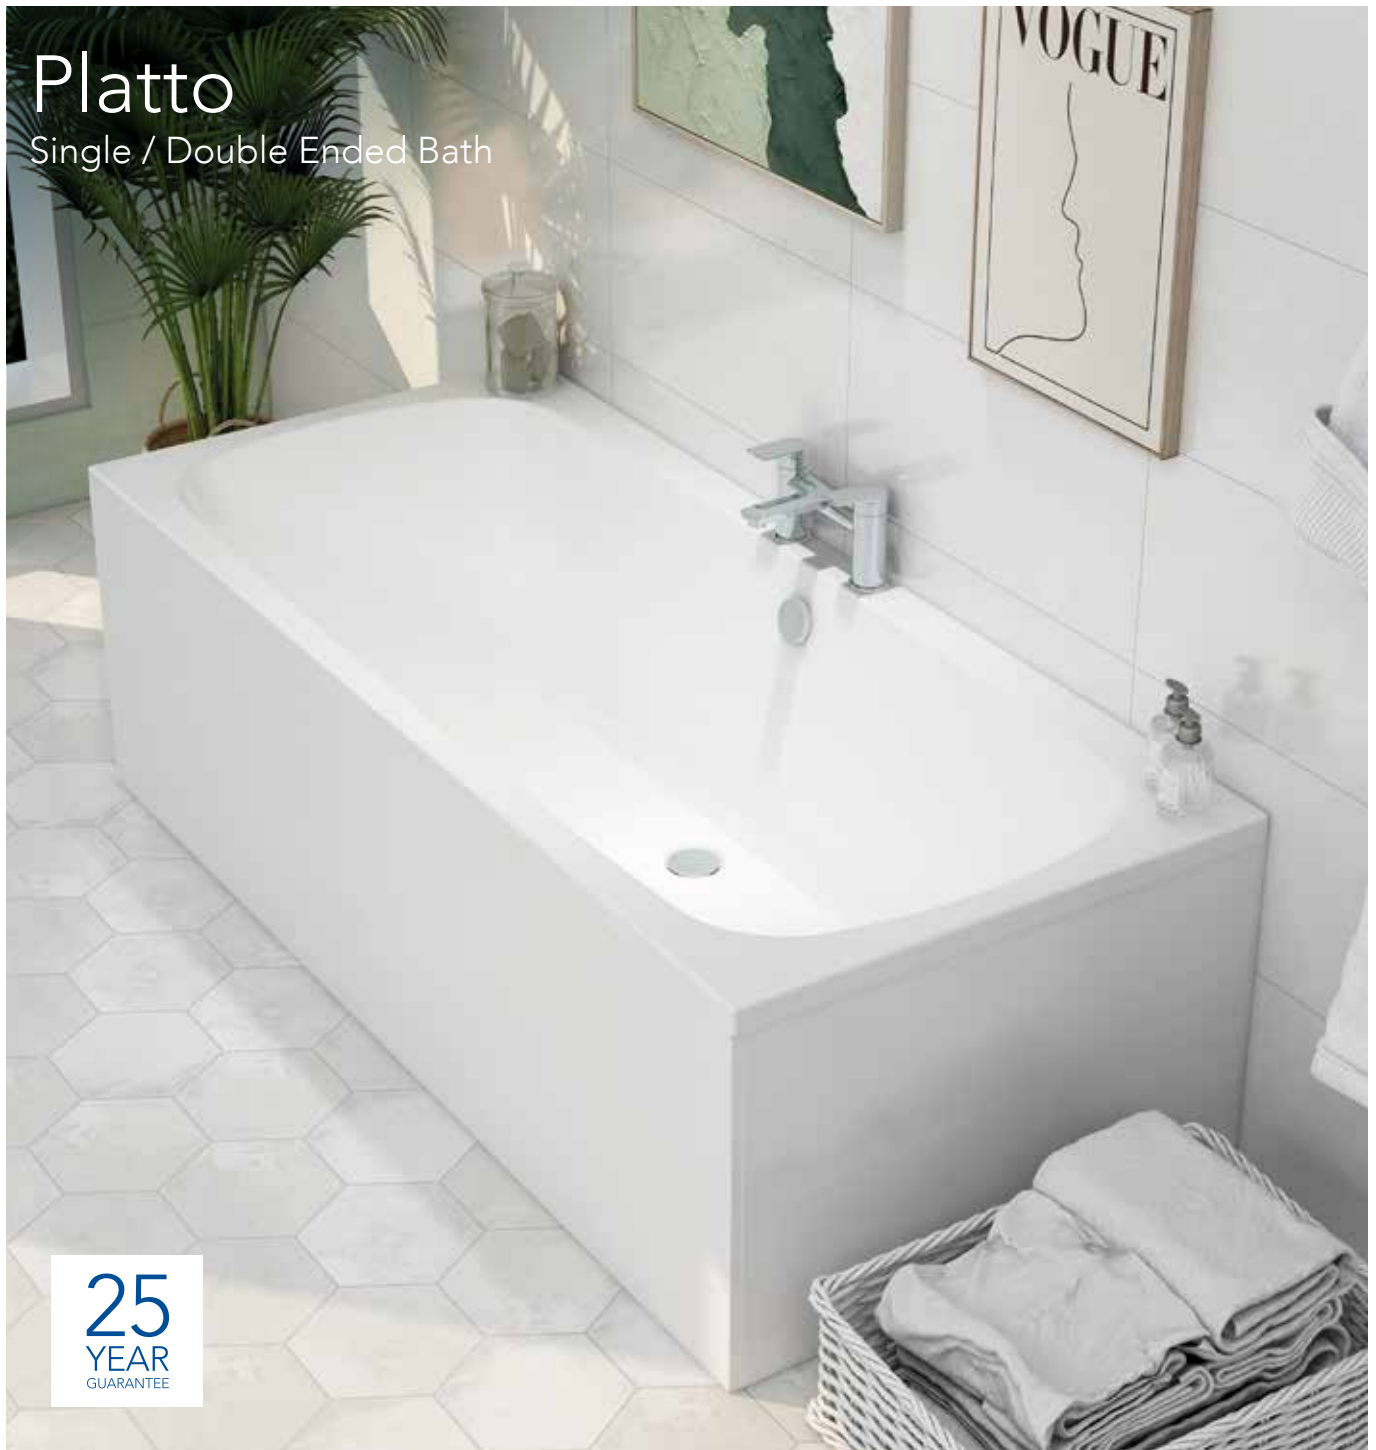

Platto

Single / Double Ended Bath

25
YEAR
GUARANTEE