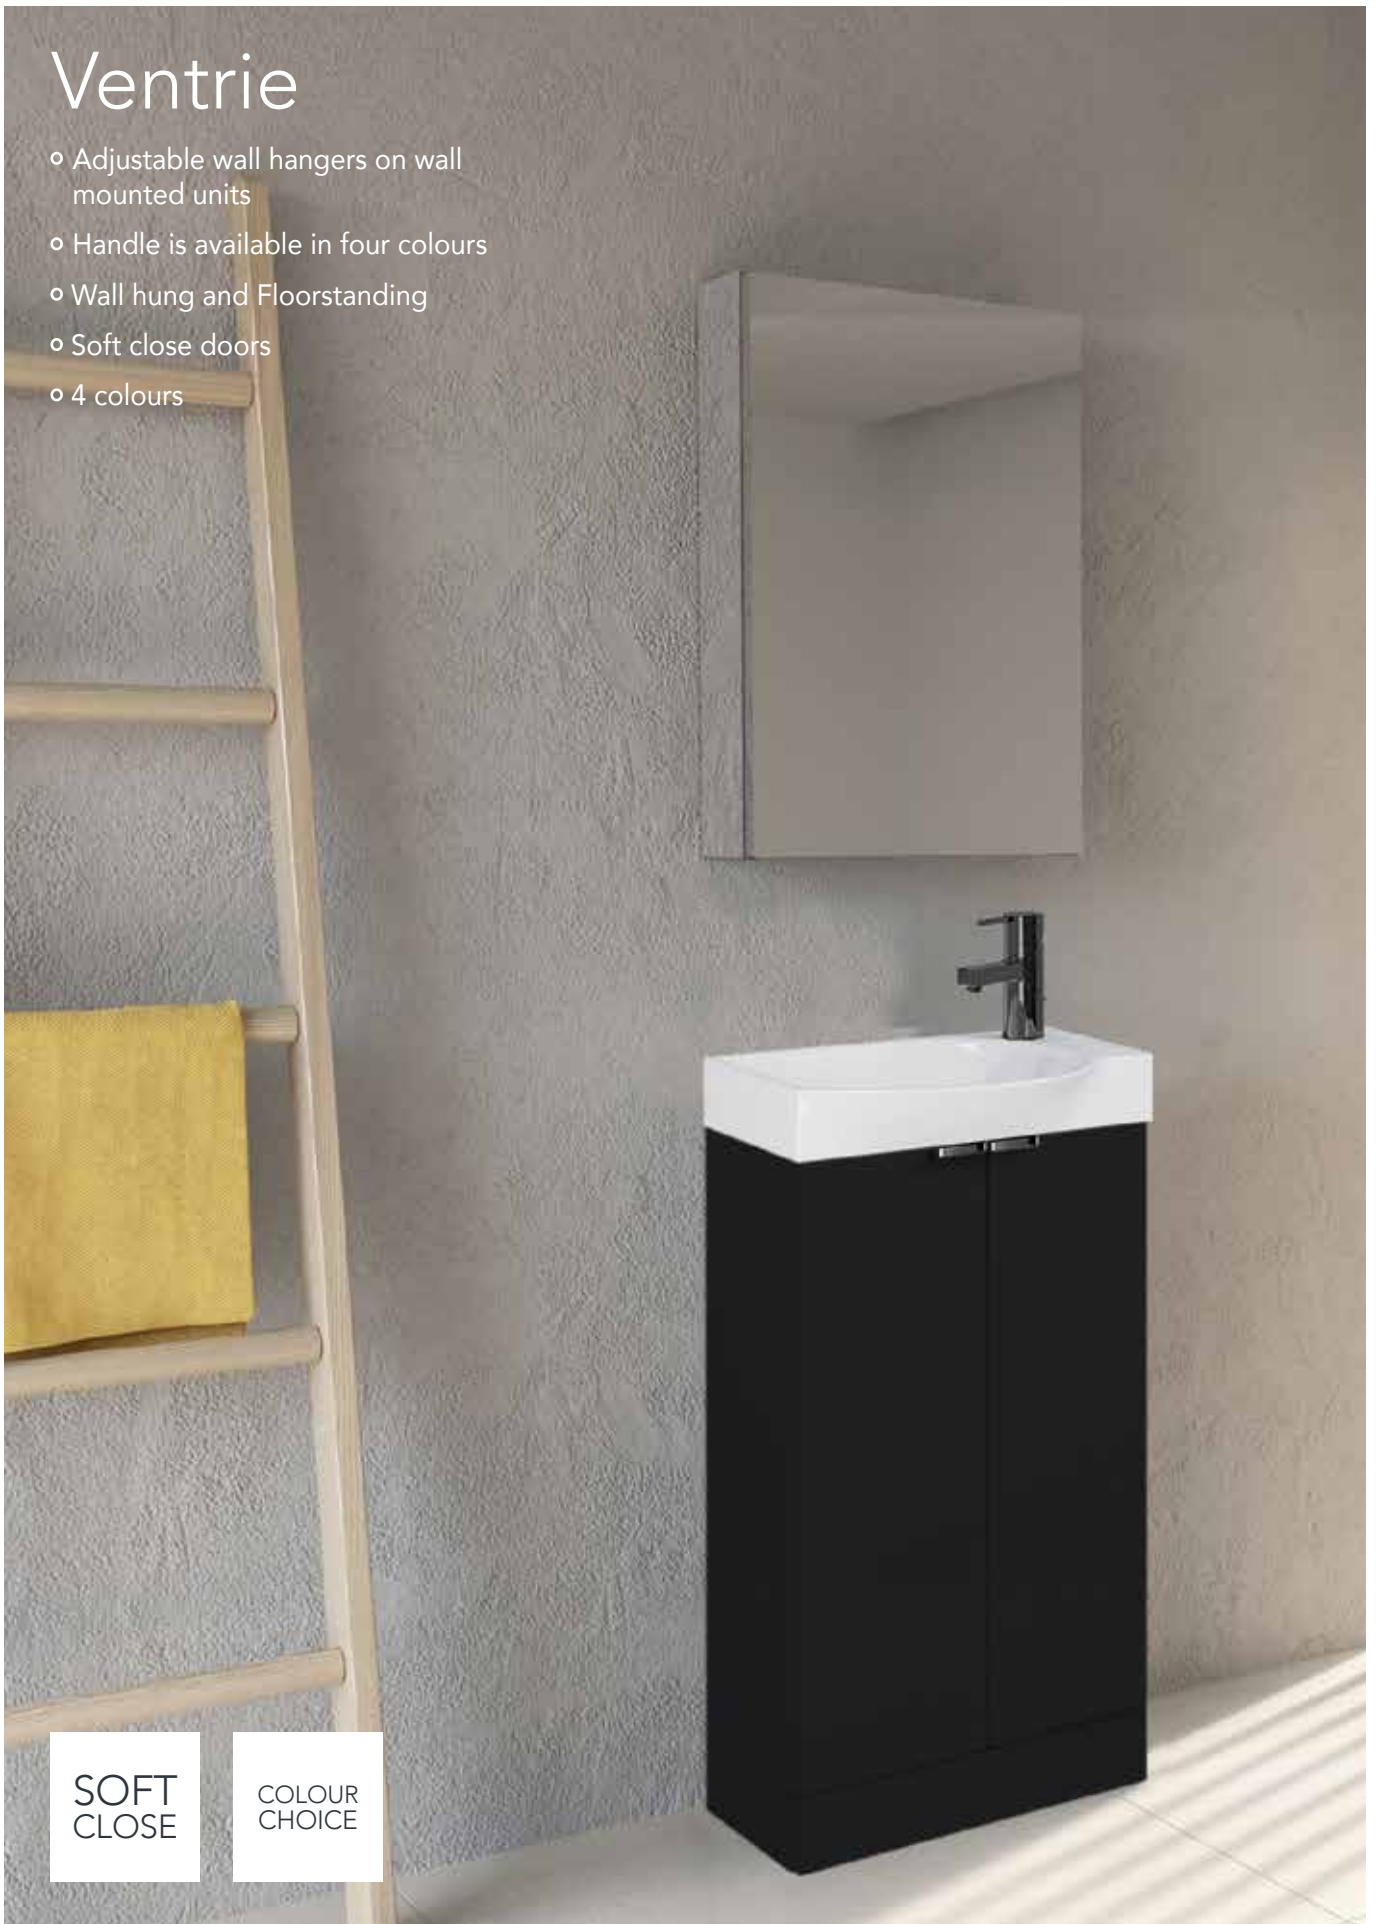

Ventrie

- Adjustable wall hangers on wall mounted units
- Handle is available in four colours
- Wall hung and Floorstanding
- Soft close doors
- 4 colours

SOFT
CLOSE

COLOUR
CHOICE