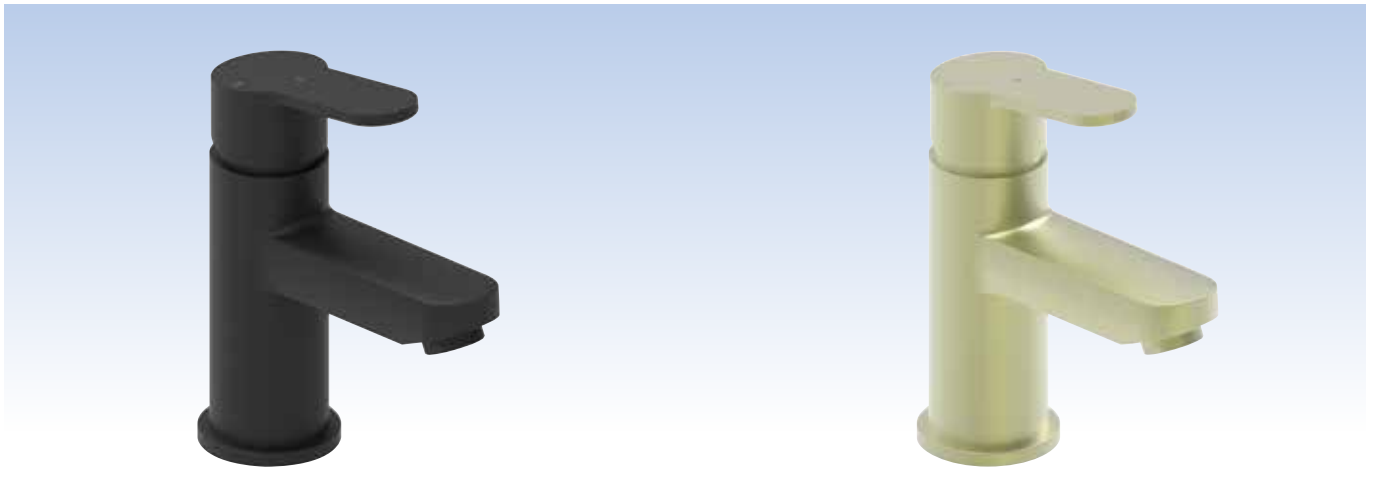

£233.15

**Amley**  
Dual Lever Bath/Shower Mixer

E61044 Dual Lever Bath/Shower Mixer - LP

£288.05

**Amley**  
Lever Monobloc Basin Black

E61102 Lever Monobloc Basin Black - LP

£129.97

**Amley**  
Lever Monobloc Basin Brushed Brass