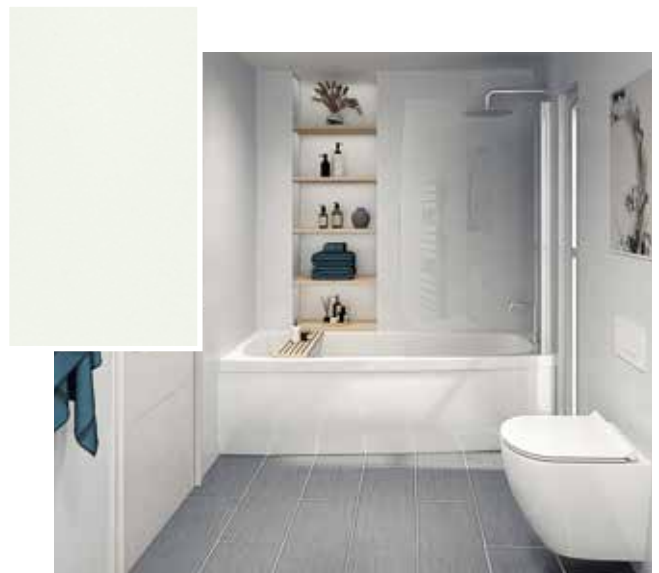

White Gloss

Wall Panel - 7-Ply Plywood Tongue and Groove E93151 2400 x 1200 x 11mm	£411.47
Wall Panel - 7-Ply Plywood Tongue and Groove E93153 2400 x 900 x 11mm	£411.50
Wall Panel - 7-Ply Plywood Tongue and Groove E93152 2400 x 600 x 11mm	£226.89
Wall Panel - Plywood Straight Edge E93154 2400 x 1200 x 11mm	£340.54
Wall Panel - Plywood Straight Edge E93155 2400 x 900 x 11mm	£340.54
Wall Panel - Plywood Straight Edge E93156 2400 x 600 x 11mm SOLD AS PAIRS ONLY	£453.79