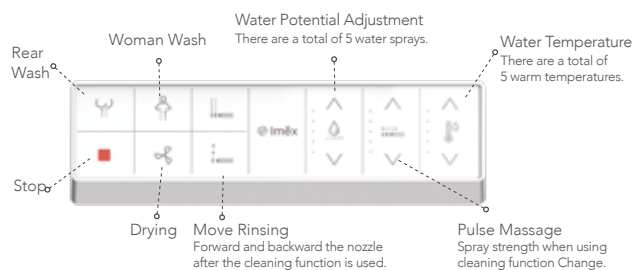

**Remote Control**

Simple and clean design, functional operation at a glance; tilted design ergonomics, make the controller more comfortable to use and operate.

**Rear Wash**  
You can adjust the water volume, water temperature and water pressure independently on rear wash function.