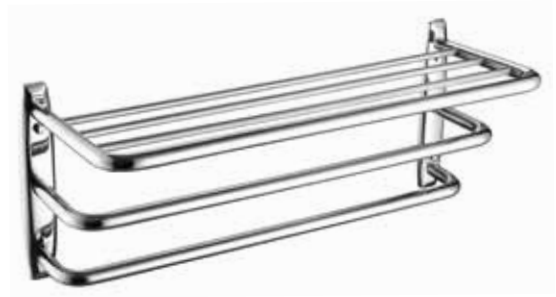

Tier Towel Shelf

COMP TIERS C
w600 x h257 x d215

£108.04