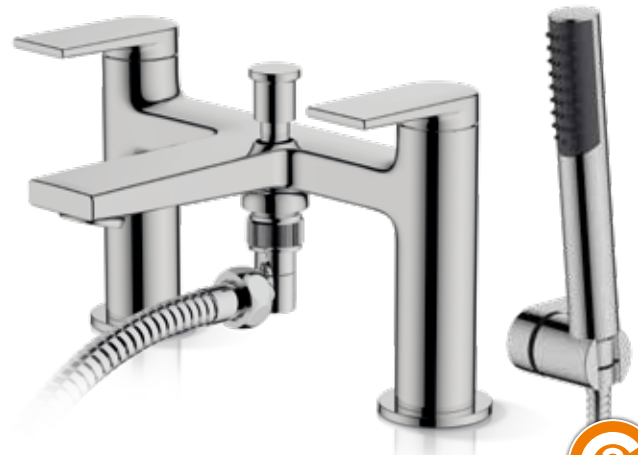

E61071 Dual Lever Bath Filler - Chrome - LP

£496.43

**Emerlis**  
Dual Lever Bath/Shower Mixer - Black

E61116 Dual Lever Bath/Shower Mixer - Black - LP

£724.51

**Emerlis**  
Dual Lever Bath/Shower Mixer - Chrome